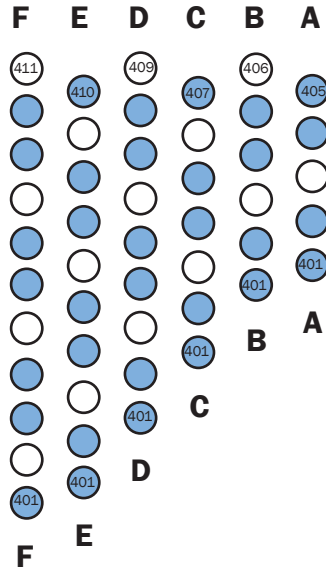

# GOODSPEED

*by the River*

SEATING CHART  
Little Girl Blue

## Section 4