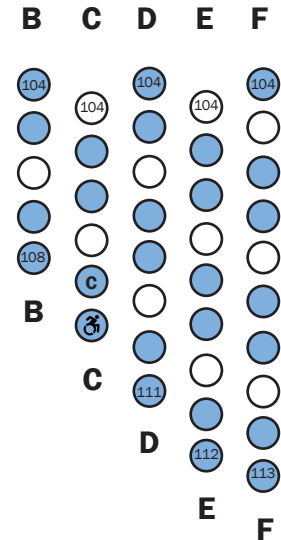

GOODSPEED

by the River

SEATING CHART
Little Girl Blue

Section 4

Section 1

Section 3

Section 2

○ = seat not sold to maintain social distancing